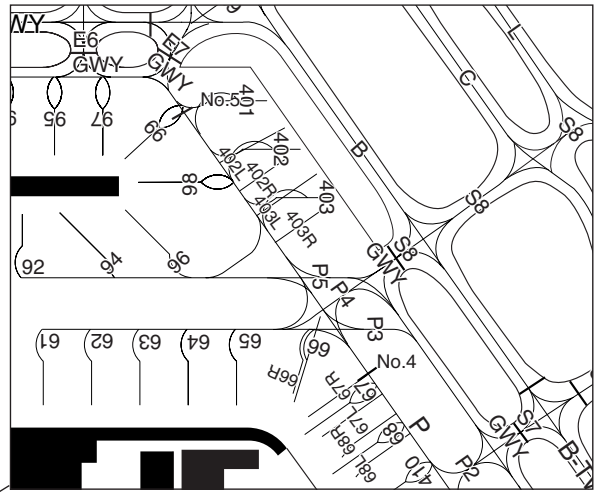

AERODROME CHART

NARITA INTERNATIONAL AIRPORT
ELEV 41m(134.5ft)ARP

VAR 7°W 2008
ANNUAL CHANGE
0.3°W