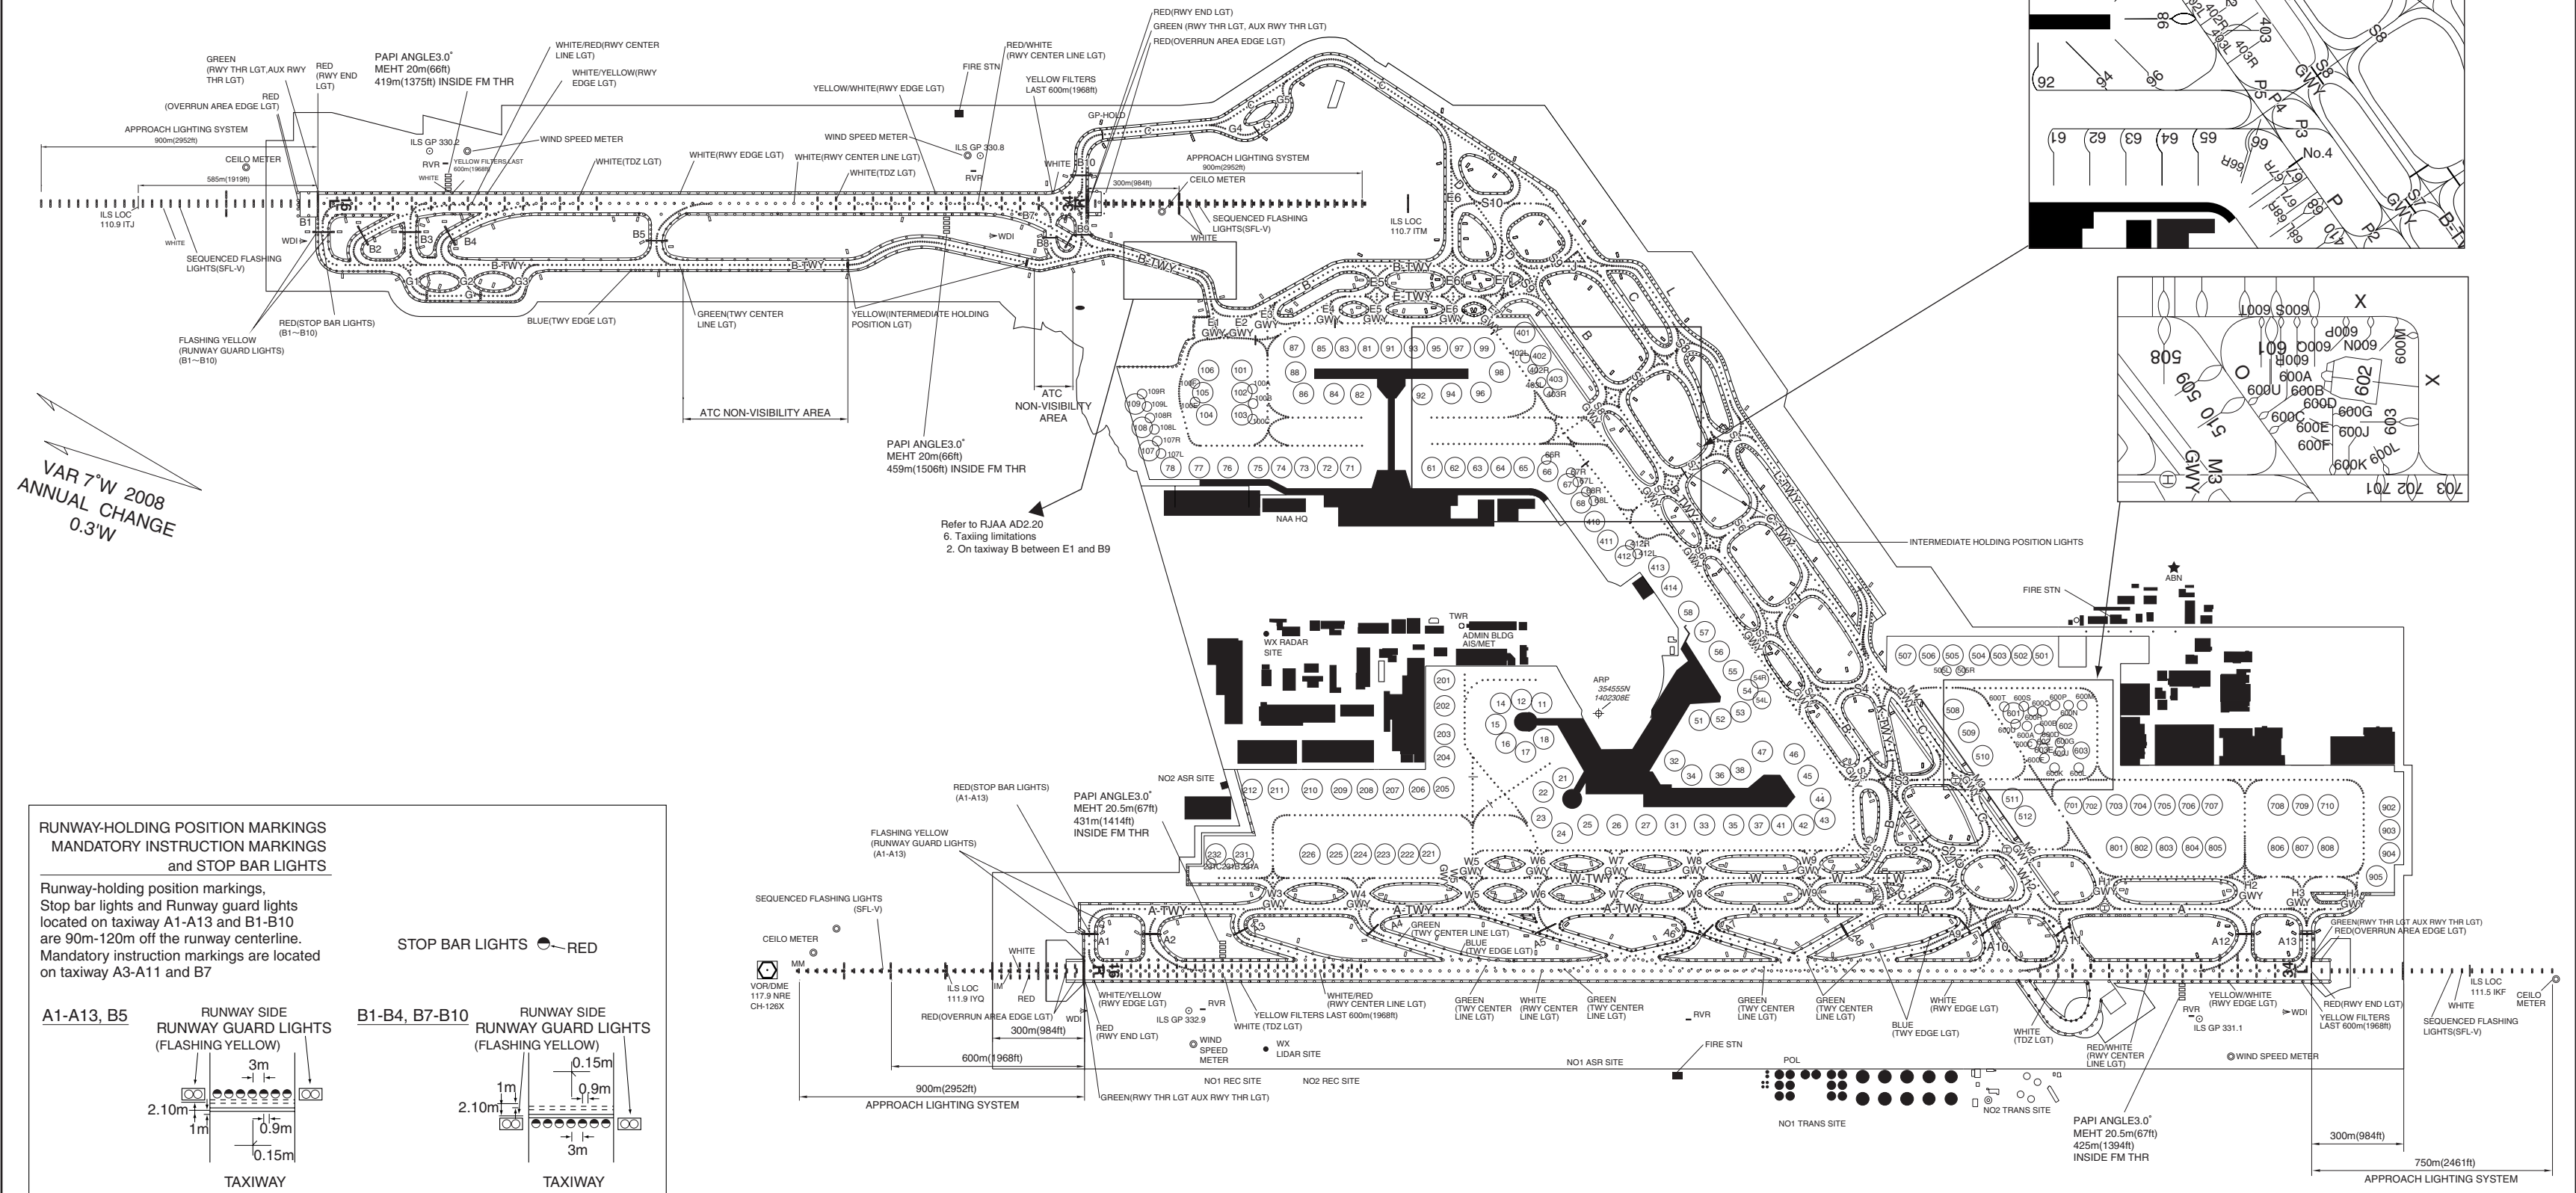

AERODROME CHART

NARITA INTERNATIONAL AIRPORT
ELEV 41m(134.5ft)ARP

VAR 7°W 2008
ANNUAL CHANGE
0.3°W