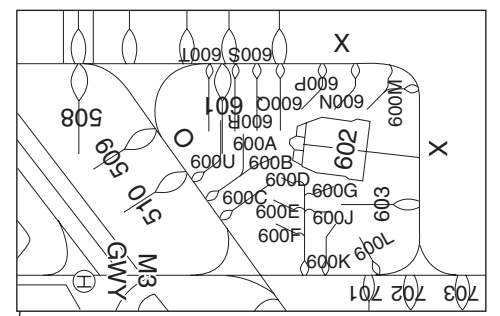

AERODROME CHART

NARITA INTERNATIONAL AIRPORT
ELEV 41m(134.5ft)ARP

VAR 7°W 2008
ANNUAL CHANGE
0.3°W